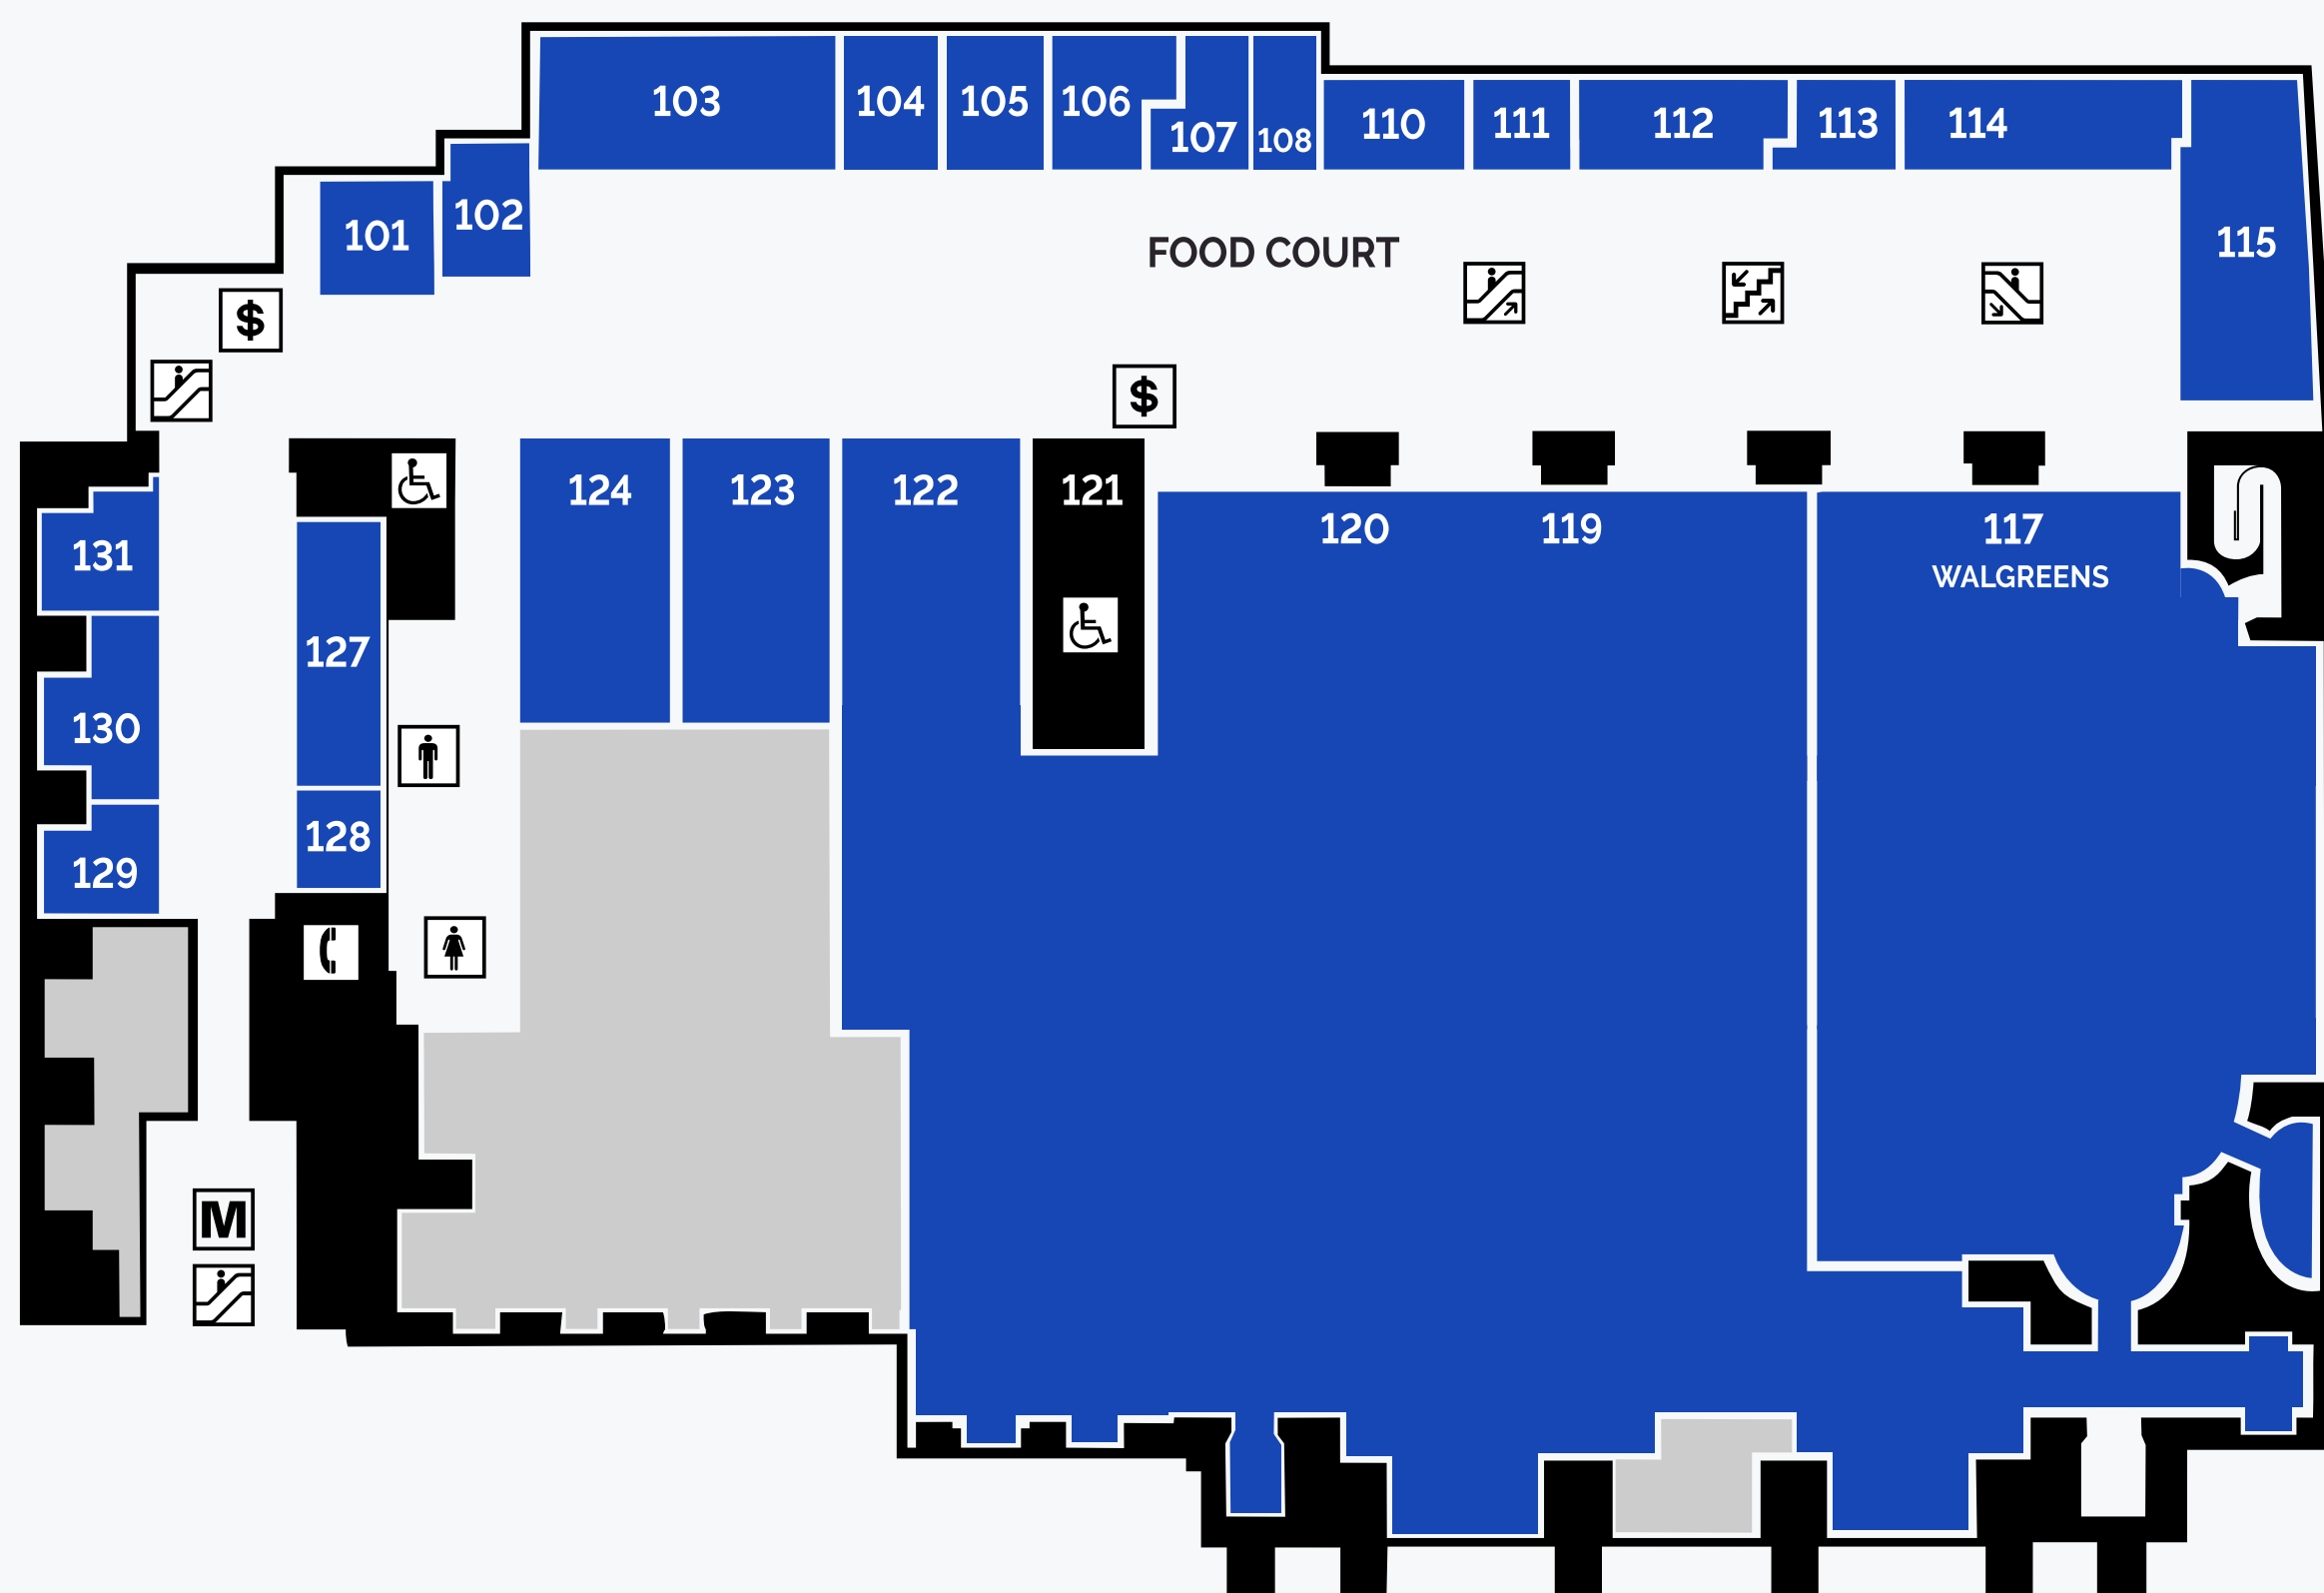

MEZZANINE LEVEL

MAIN LEVEL

LOWER LEVEL

KEY

WOMEN'S	INFORMATION	METRO
MEN'S	STAIRS	BIKE TOUR/PARKING/RENTAL/REPAIRS
ESCALATOR	PHONE	OUTDOOR MARKET (APRIL-OCTOBER)
ATM	ELEVATOR	KAISER PERMANENTE ENTRANCE
TAXI	CAR RENTAL	AMTRAK POLICE
PARKING GARAGE SERVICE	PARKING VALIDATION	

FOOD | RESTAURANTS

• 314 EAST STREET CAFÉ	• 123 JOHNNY ROCKETS
• 319 LEGAL SEA BAR BY LEGAL SEAFOOD	• 316 PIZZERIA UNO
• 251 THUNDER GRILL	

MEN'S FASHION

• 304 ANDREW'S TIES	• 228 COMFORT ONE SHOES
• 200 H&M	• 302 JOS. A BANK
• 225 SWAROVSKI	• 221 TUMI
• 230 UNIQLO	• 236 WARBY PARKER