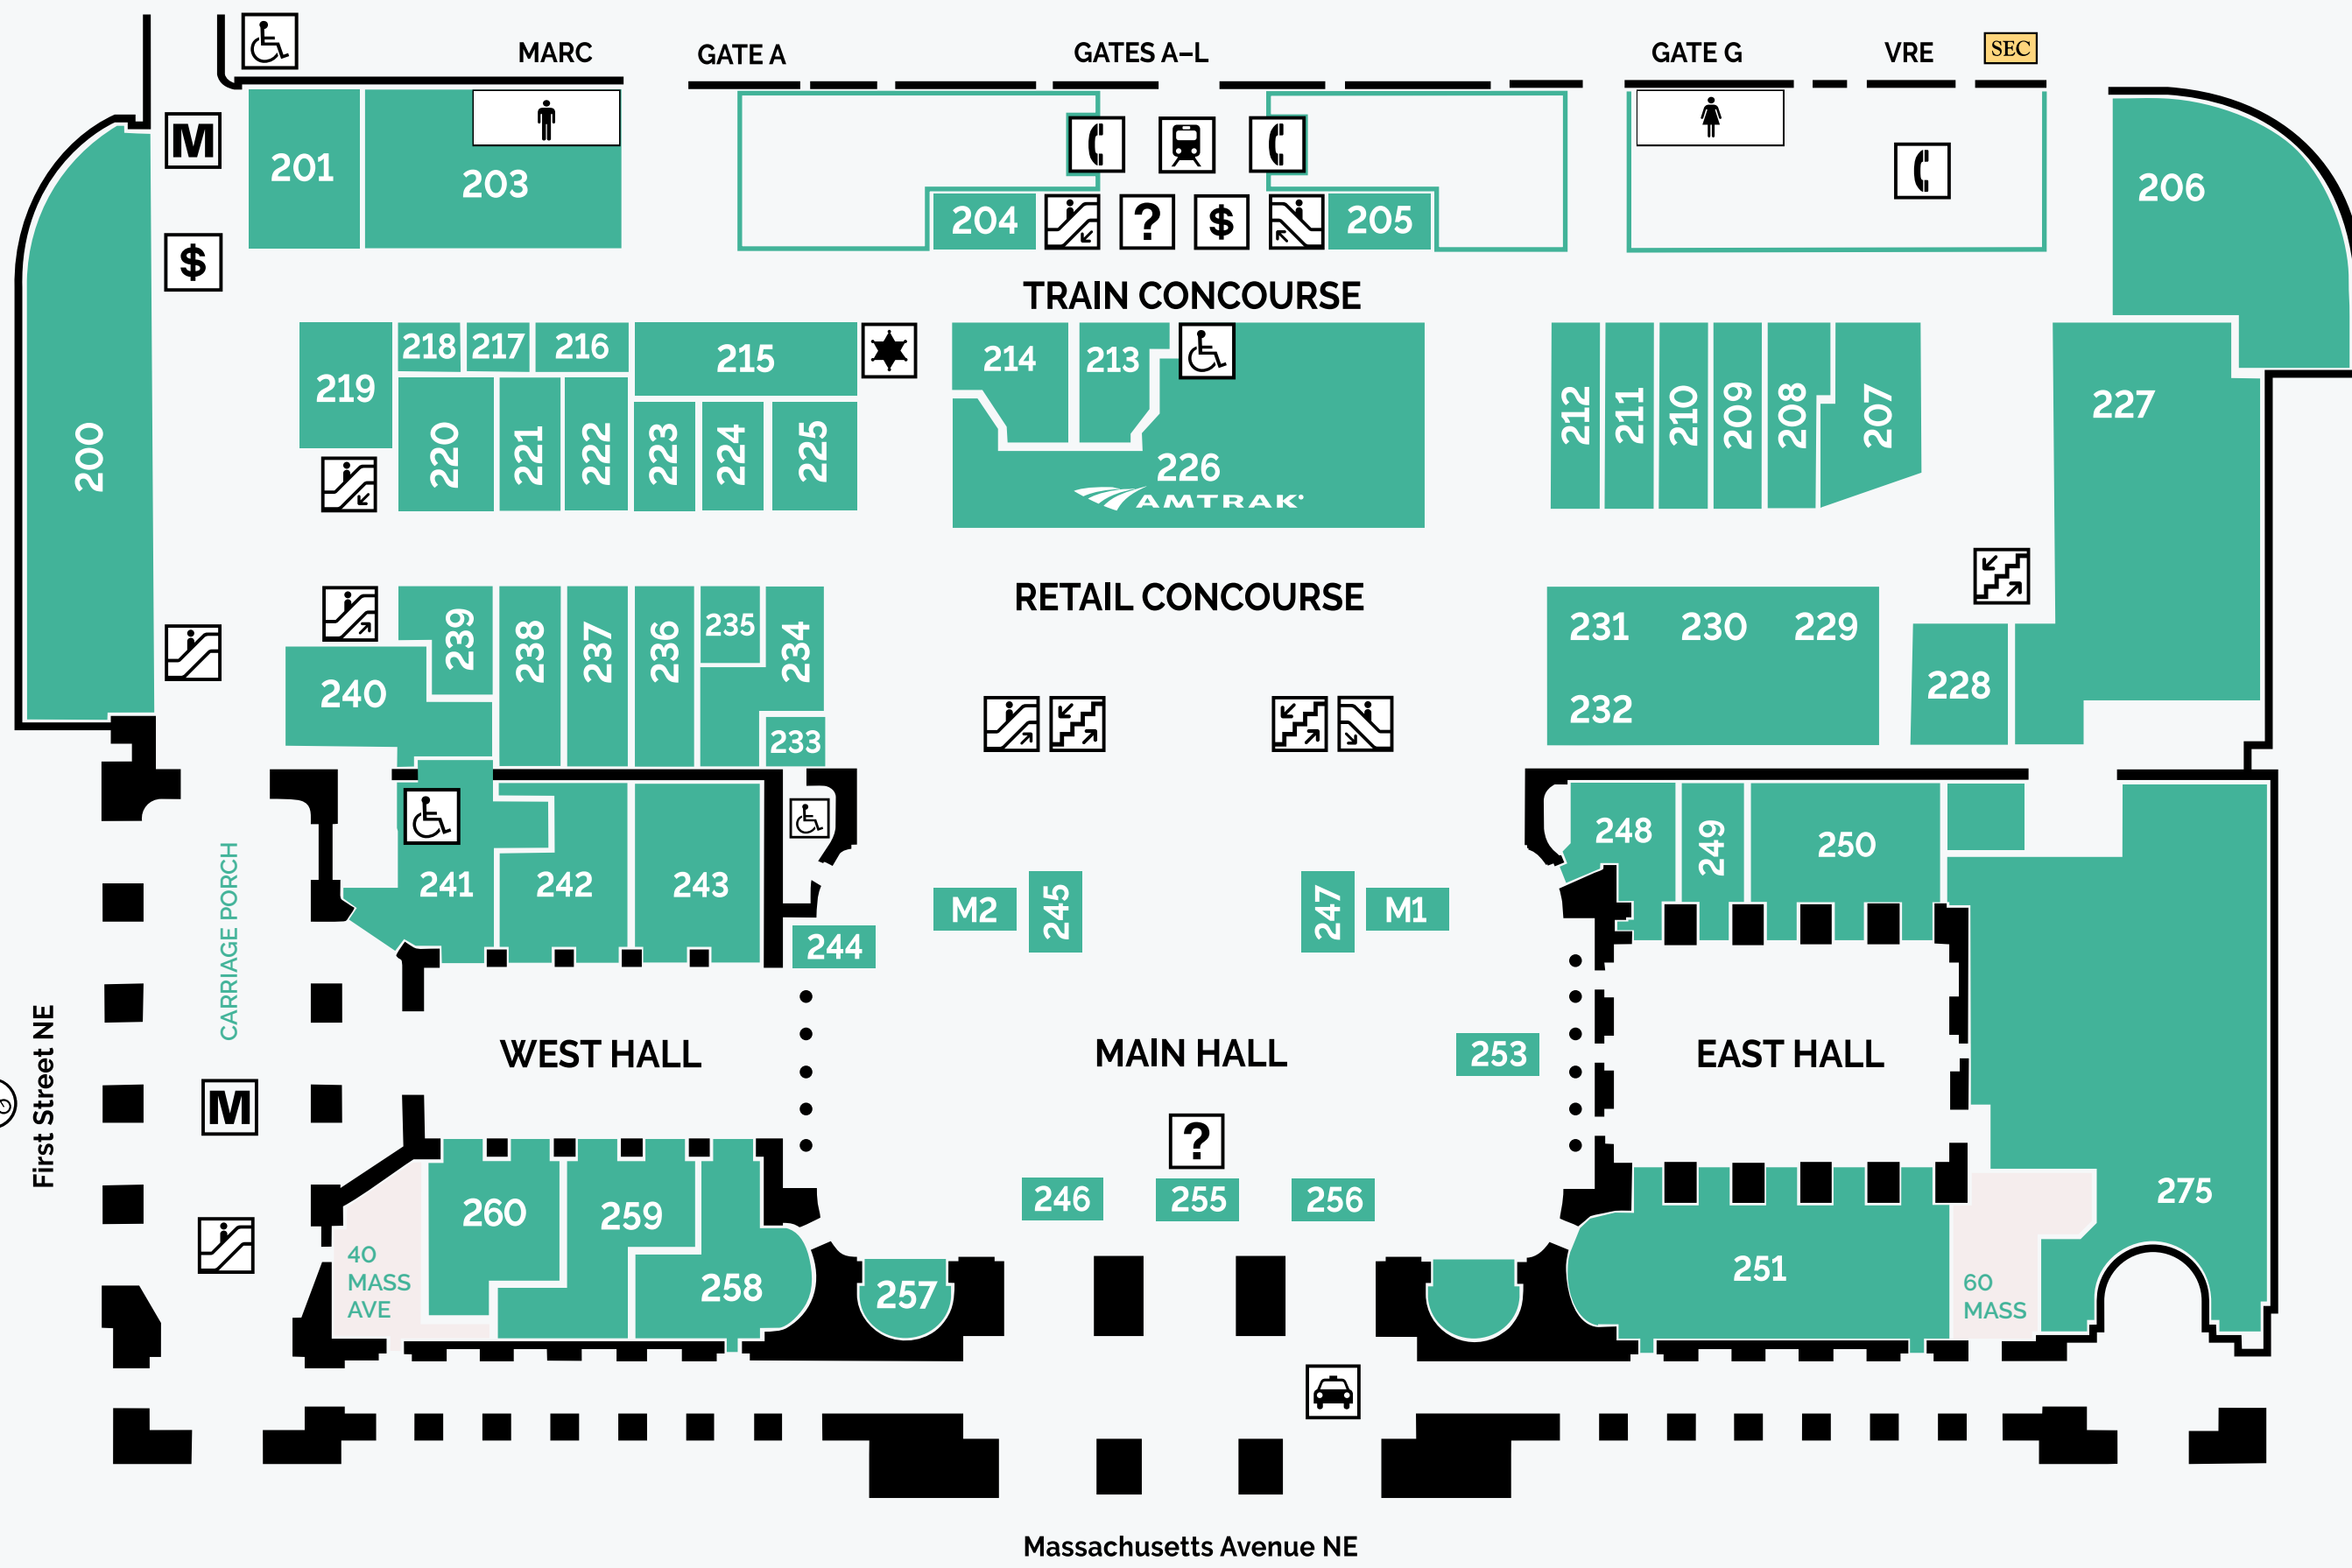

MEZZANINE LEVEL

MAIN LEVEL

LOWER LEVEL

KEY

WOMEN'S	INFORMATION	METRO
MEN'S	STAIRS	BIKE TOUR/PARKING/RENTAL/REPAIRS
ESCALATOR	PHONE	OUTDOOR MARKET (APRIL-OCTOBER)
ATM	ELEVATOR	KAISER PERMANENTE ENTRANCE
TAXI	CAR RENTAL	AMTRAK POLICE
PARKING GARAGE SERVICE	PARKING VALIDATION	

ACCESSORIES

• 300 ANN TAYLOR	• 250 AUREA
• 312 CLAIRE'S	• 307 HEYDARI
• 207 KASHMIR	• 246 LOST CITY ART
• 225 SWAROVSKI	• 221 TUMI
• 230 UNIQLO	• 236 WARBY PARKER

BATH AND BODY

• 237 BLUE MERCURY	• 239 KIEHL'S
• 235 L'OCCITANE	• 238 MAC
• 224 THE BODY SHOP	

BOOKS | GAMES

• 305 CARPE LIBRUM	• 208 HUDSON NEWS
--------------------	-------------------

FOOD | CASUAL

• 110 ALOHA POKE	• 219 AU BON PAIN
• 217 122 AUNTIE ANNE'S PRETZELS	• M2 BLUE BOTTLE CAFÉ
• 103 BOJANGLES	• 260 CAVA
• 106 CHARLEYS	• 115 CHICK FIL A
• 241 114 CHIPOTLE	• 243 CHOP'T
• 108 CREPE LENA	• 101 DUNKIN DONUTS
• 210 EINSTEIN BROS. BAGELS	• 112 HAAGEN DAZS
• 211 JAMBA JUICE	• 123 JOHNNY ROCKETS
• 218 JUICE PRESS	• 107 KELLY'S CAJUN GRILL
• M1 LADUREE	• 240 LE PAIN QUOTIDIEN
• 102 LOTUS EXPRESS	• 234 MAGNOLIA BAKERY
• 206 MCDONALD'S	• 242 POTBELLY SANDWICH SHOP
• 201 PRET A MANGER	• 259 ROTI MEDITERRANEAN
• 105 SAKURA JAPAN	• 203 SBARRO
• 258 SHAKE SHACK	• 214 257 STARBUCKS
• 111 SUBWAY	• 213 SUGAR FACTORY

FOOD | RESTAURANTS

• 314 EAST STREET CAFÉ	• 123 JOHNNY ROCKETS
• 319 LEGAL SEA BAR BY LEGAL SEAFOOD	• 316 PIZZERIA UNO
• 251 THUNDER GRILL	

MEN'S FASHION

• 304 ANDREW'S TIES	• 228 COMFORT ONE SHOES
• 200 H&M	• 302 JOS. A BANK
• 225 SWAROVSKI	• 221 TUMI
• 230 UNIQLO	• 236 WARBY PARKER