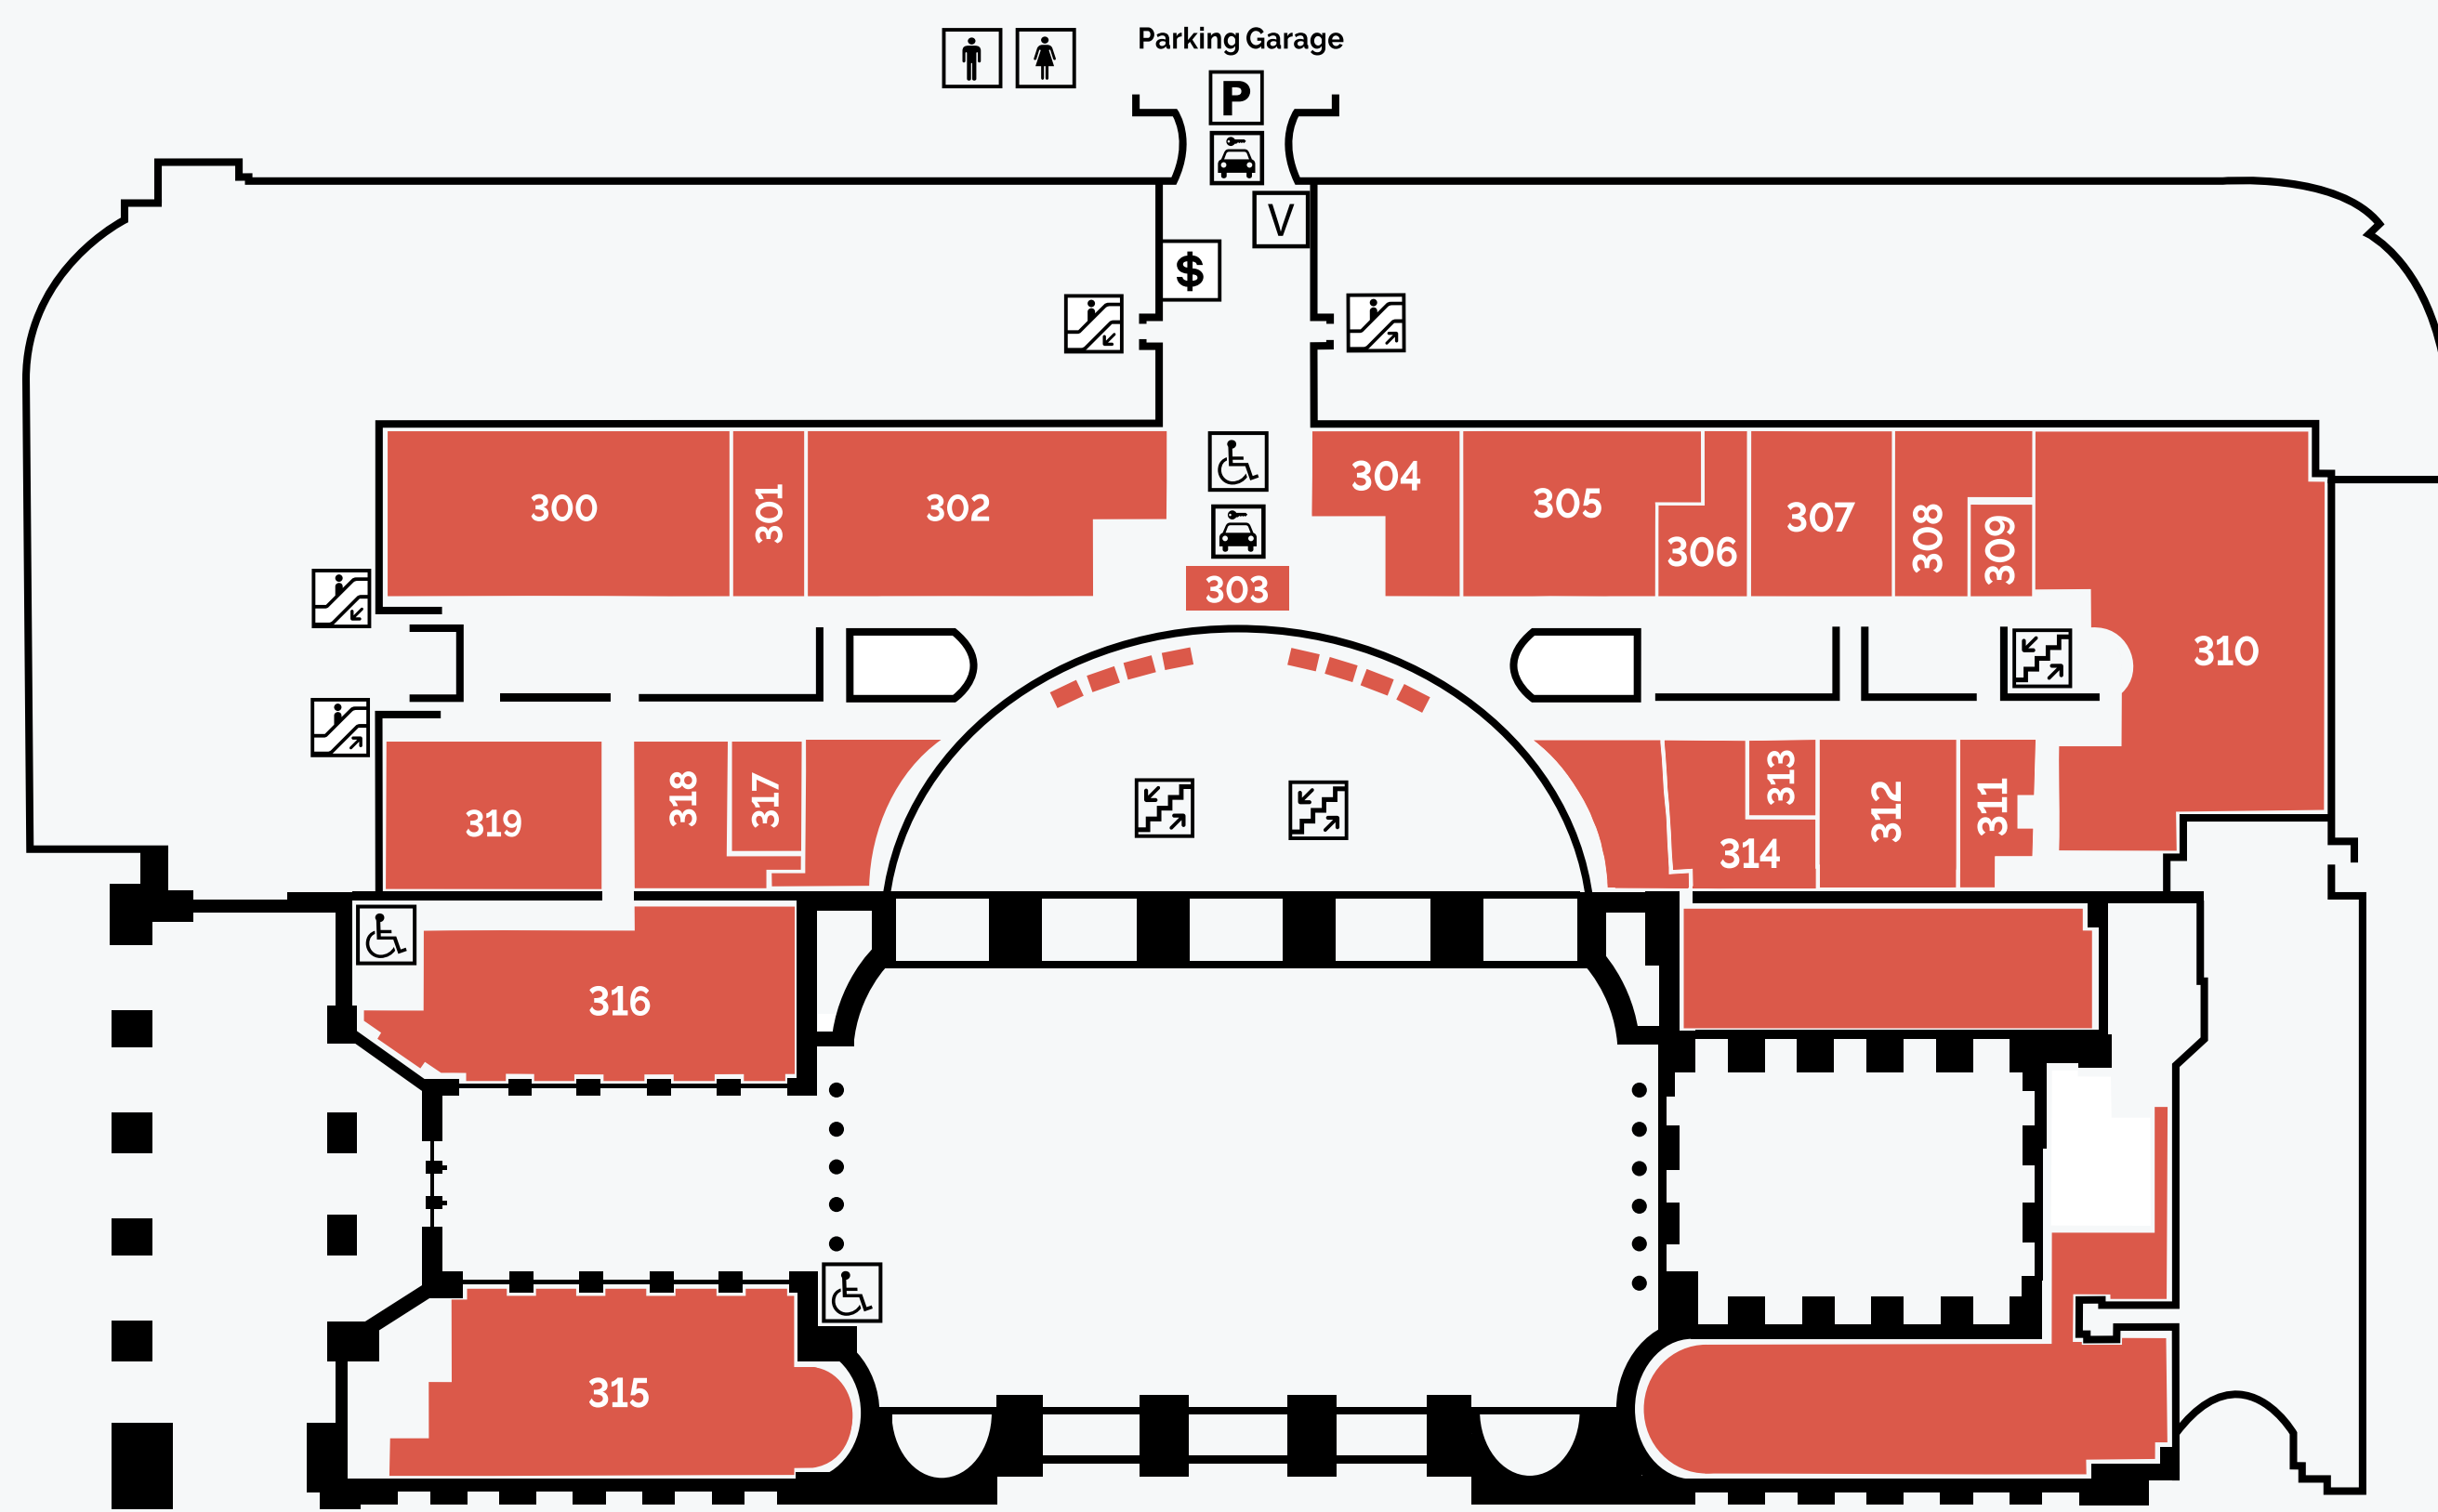

MEZZANINE LEVEL

MAIN LEVEL

LOWER LEVEL

KEY

WOMEN'S	INFORMATION	METRO
MEN'S	STAIRS	BIKE TOUR/PARKING/RENTAL/REPAIRS
ESCALATOR	PHONE	OUTDOOR MARKET (APRIL-OCTOBER)
ATM	ELEVATOR	KAISER PERMANENTE ENTRANCE
TAXI	CAR RENTAL	AMTRAK POLICE
PARKING GARAGE SERVICE	PARKING VALIDATION	