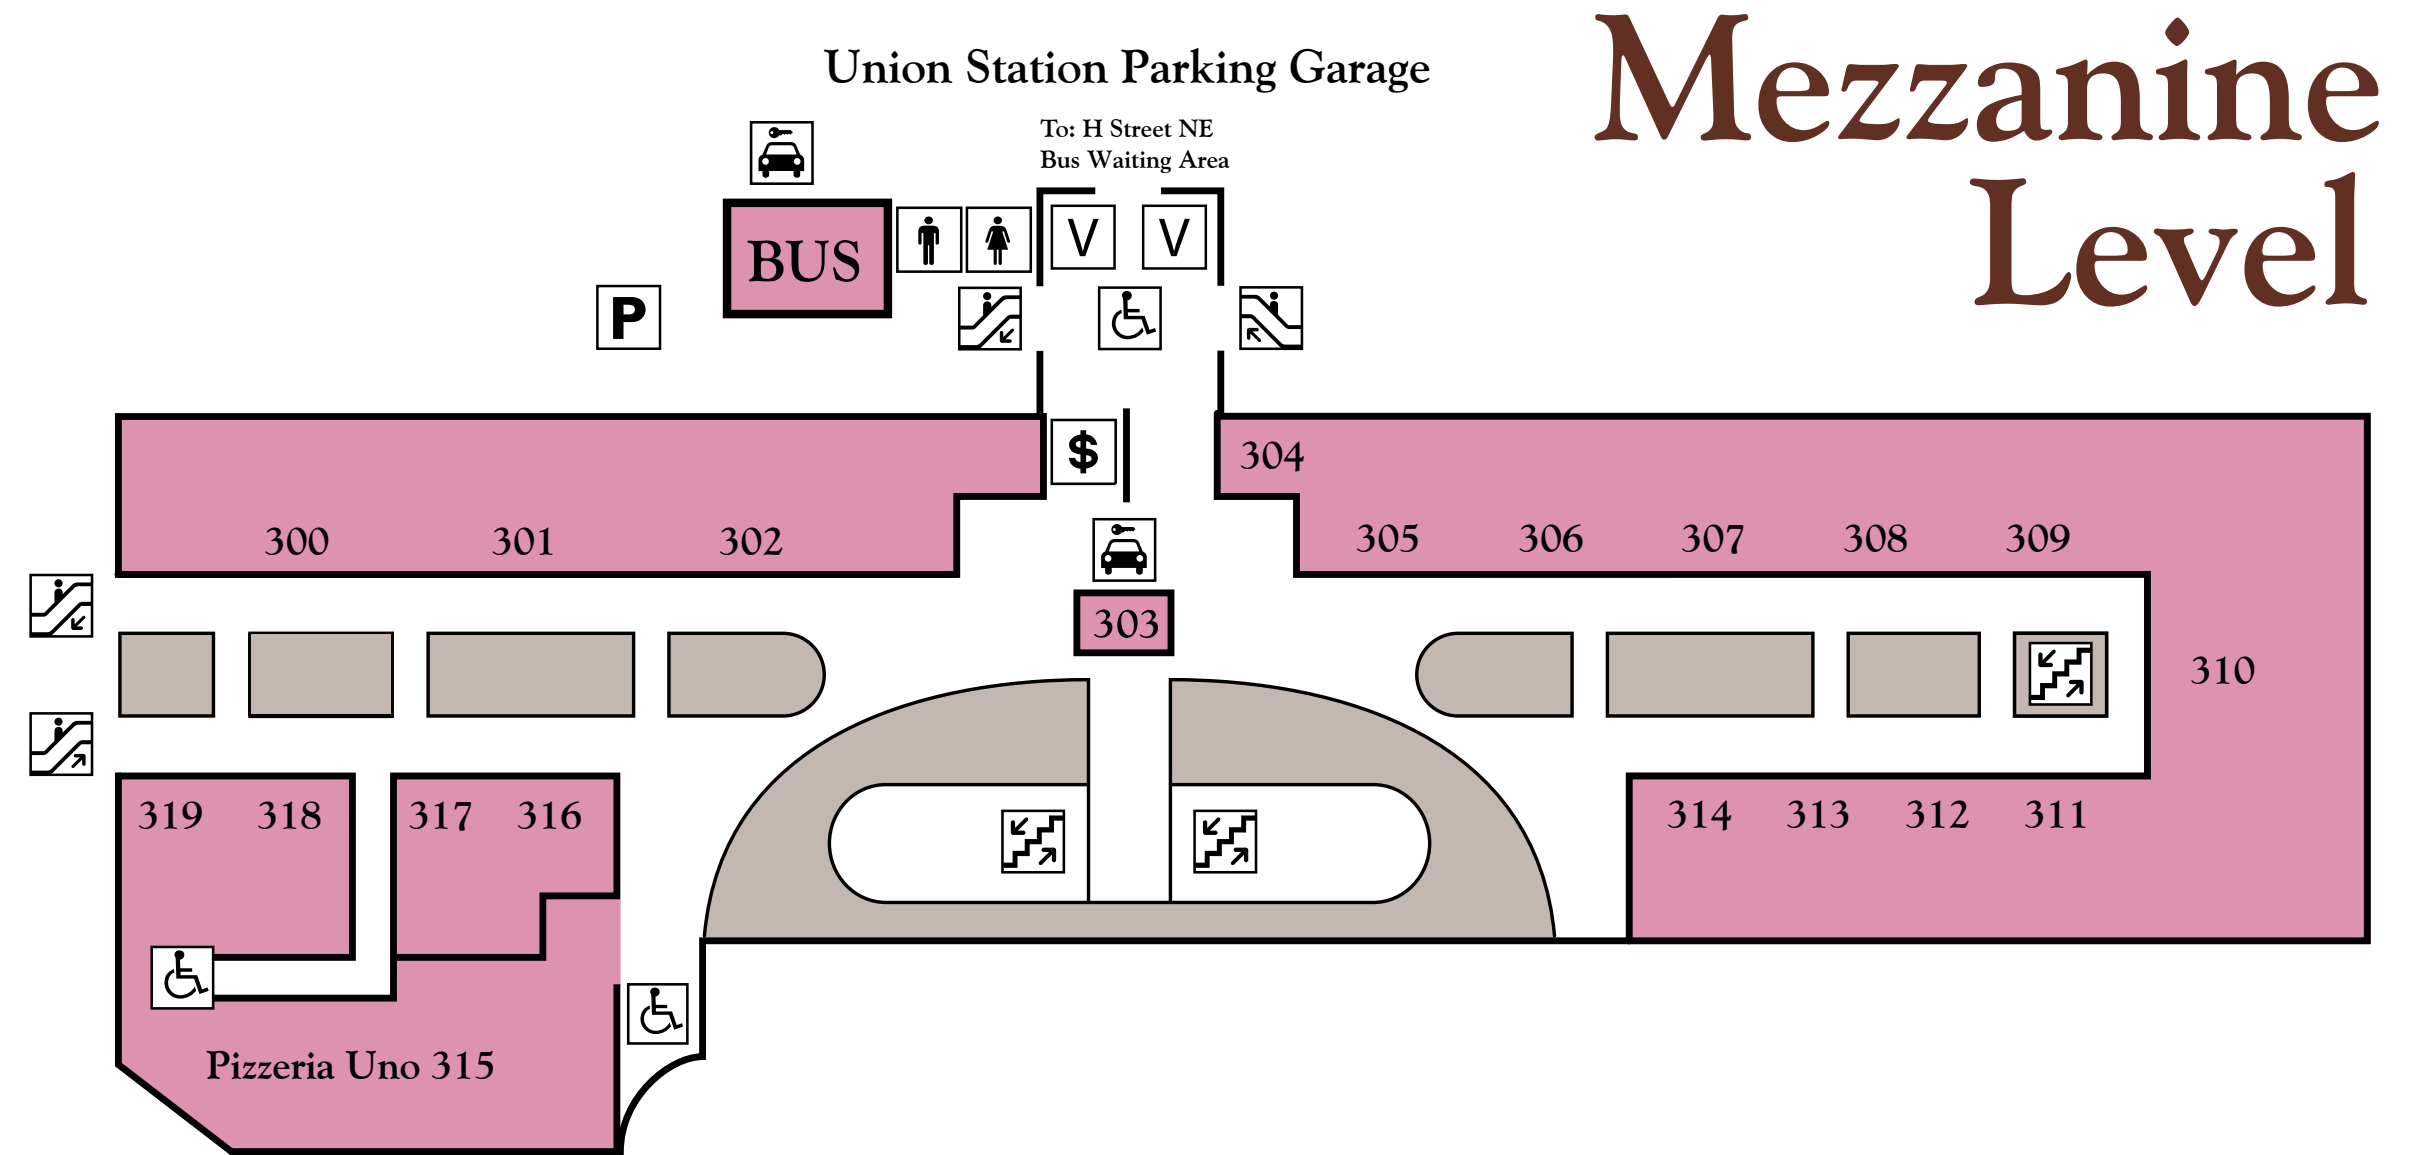

MEN'S FASHION

- 304 Andrew's Ties
- 233 The Art of Shaving
- 200 H&M
- 302 Jos. A. Bank

WOMEN'S FASHION

- 237 Accessorize
- 300 Ann Taylor
- 301 Francesca's
- 200 H&M
- 307 Heydari
- 207 Kashmir
- 319 Knits Etc.
- 306 Lost City Boutique
- 227 Victoria's Secret
- 317 New York, New York

SPECIALTY AND GIFTS

- 241 Alamo Flags
- 209 America!
- 233A DC Lottery
- 318 EZ Travel Solutions
- 236 MAC
- 216 Moleskin
- 223/242 Neuhaus Chocolatier
- 221 Papyrus
- 207 Kashmir
- 232 President Cigars
- 225 Swarovski
- 124 Union Wine & Liquor
- 231 Swatch
- 310 Union General

SHOES

- 308 Aerosoles
- 228 Comfort One Shoes
- 234 Nine West

SERVICES/ TOURISM/ TRANSPORTATION

- 211A Amtrak Lost & Found
- Amtrak Police
- Amtrak Red Cap Service
- 226 Amtrak Ticket Counter
- Bike & Roll
- 253/244 Big Bus Tours
- 250/199 Big Bus Tours
- Buses:
  - Bolt Bus
  - Circulator Bus
  - DC2NY Bus
  - Gray Line / Gold Line Tours
  - Greyhound / Peter Pan
  - Megabus
  - Washington Deluxe Bus
- 303 Car Rentals:
  - Alamo / National/Enterprise
  - Avis / Budget /Hertz
- 242 CitySights DC
- 251 CitySights DC
- 128 Cobbler's Bench Shoe Repair
- 254 DC DUCKS
- 129 Fast-Fix Jewelry/Watch Repair
- SEC Kaiser Permanente Entrance
- Gate A MARC Trains
- 254/199 Old Town Trolley Tours
- Gate A Tiburon Lockers
- 204 Traveler's Aid
- 303 Travelex Currency Exchange
- 205 Union Station Shoe Shine
- 124 Union Wine & Liquor
- 127 U.S. Post Office
- 212 Verizon Wireless
- Gate A VRE & MARC Trains
- 117 Walgreens
- BUS Zip Car

MEZZANINE LEVEL

Mezzanine Level

Street Level