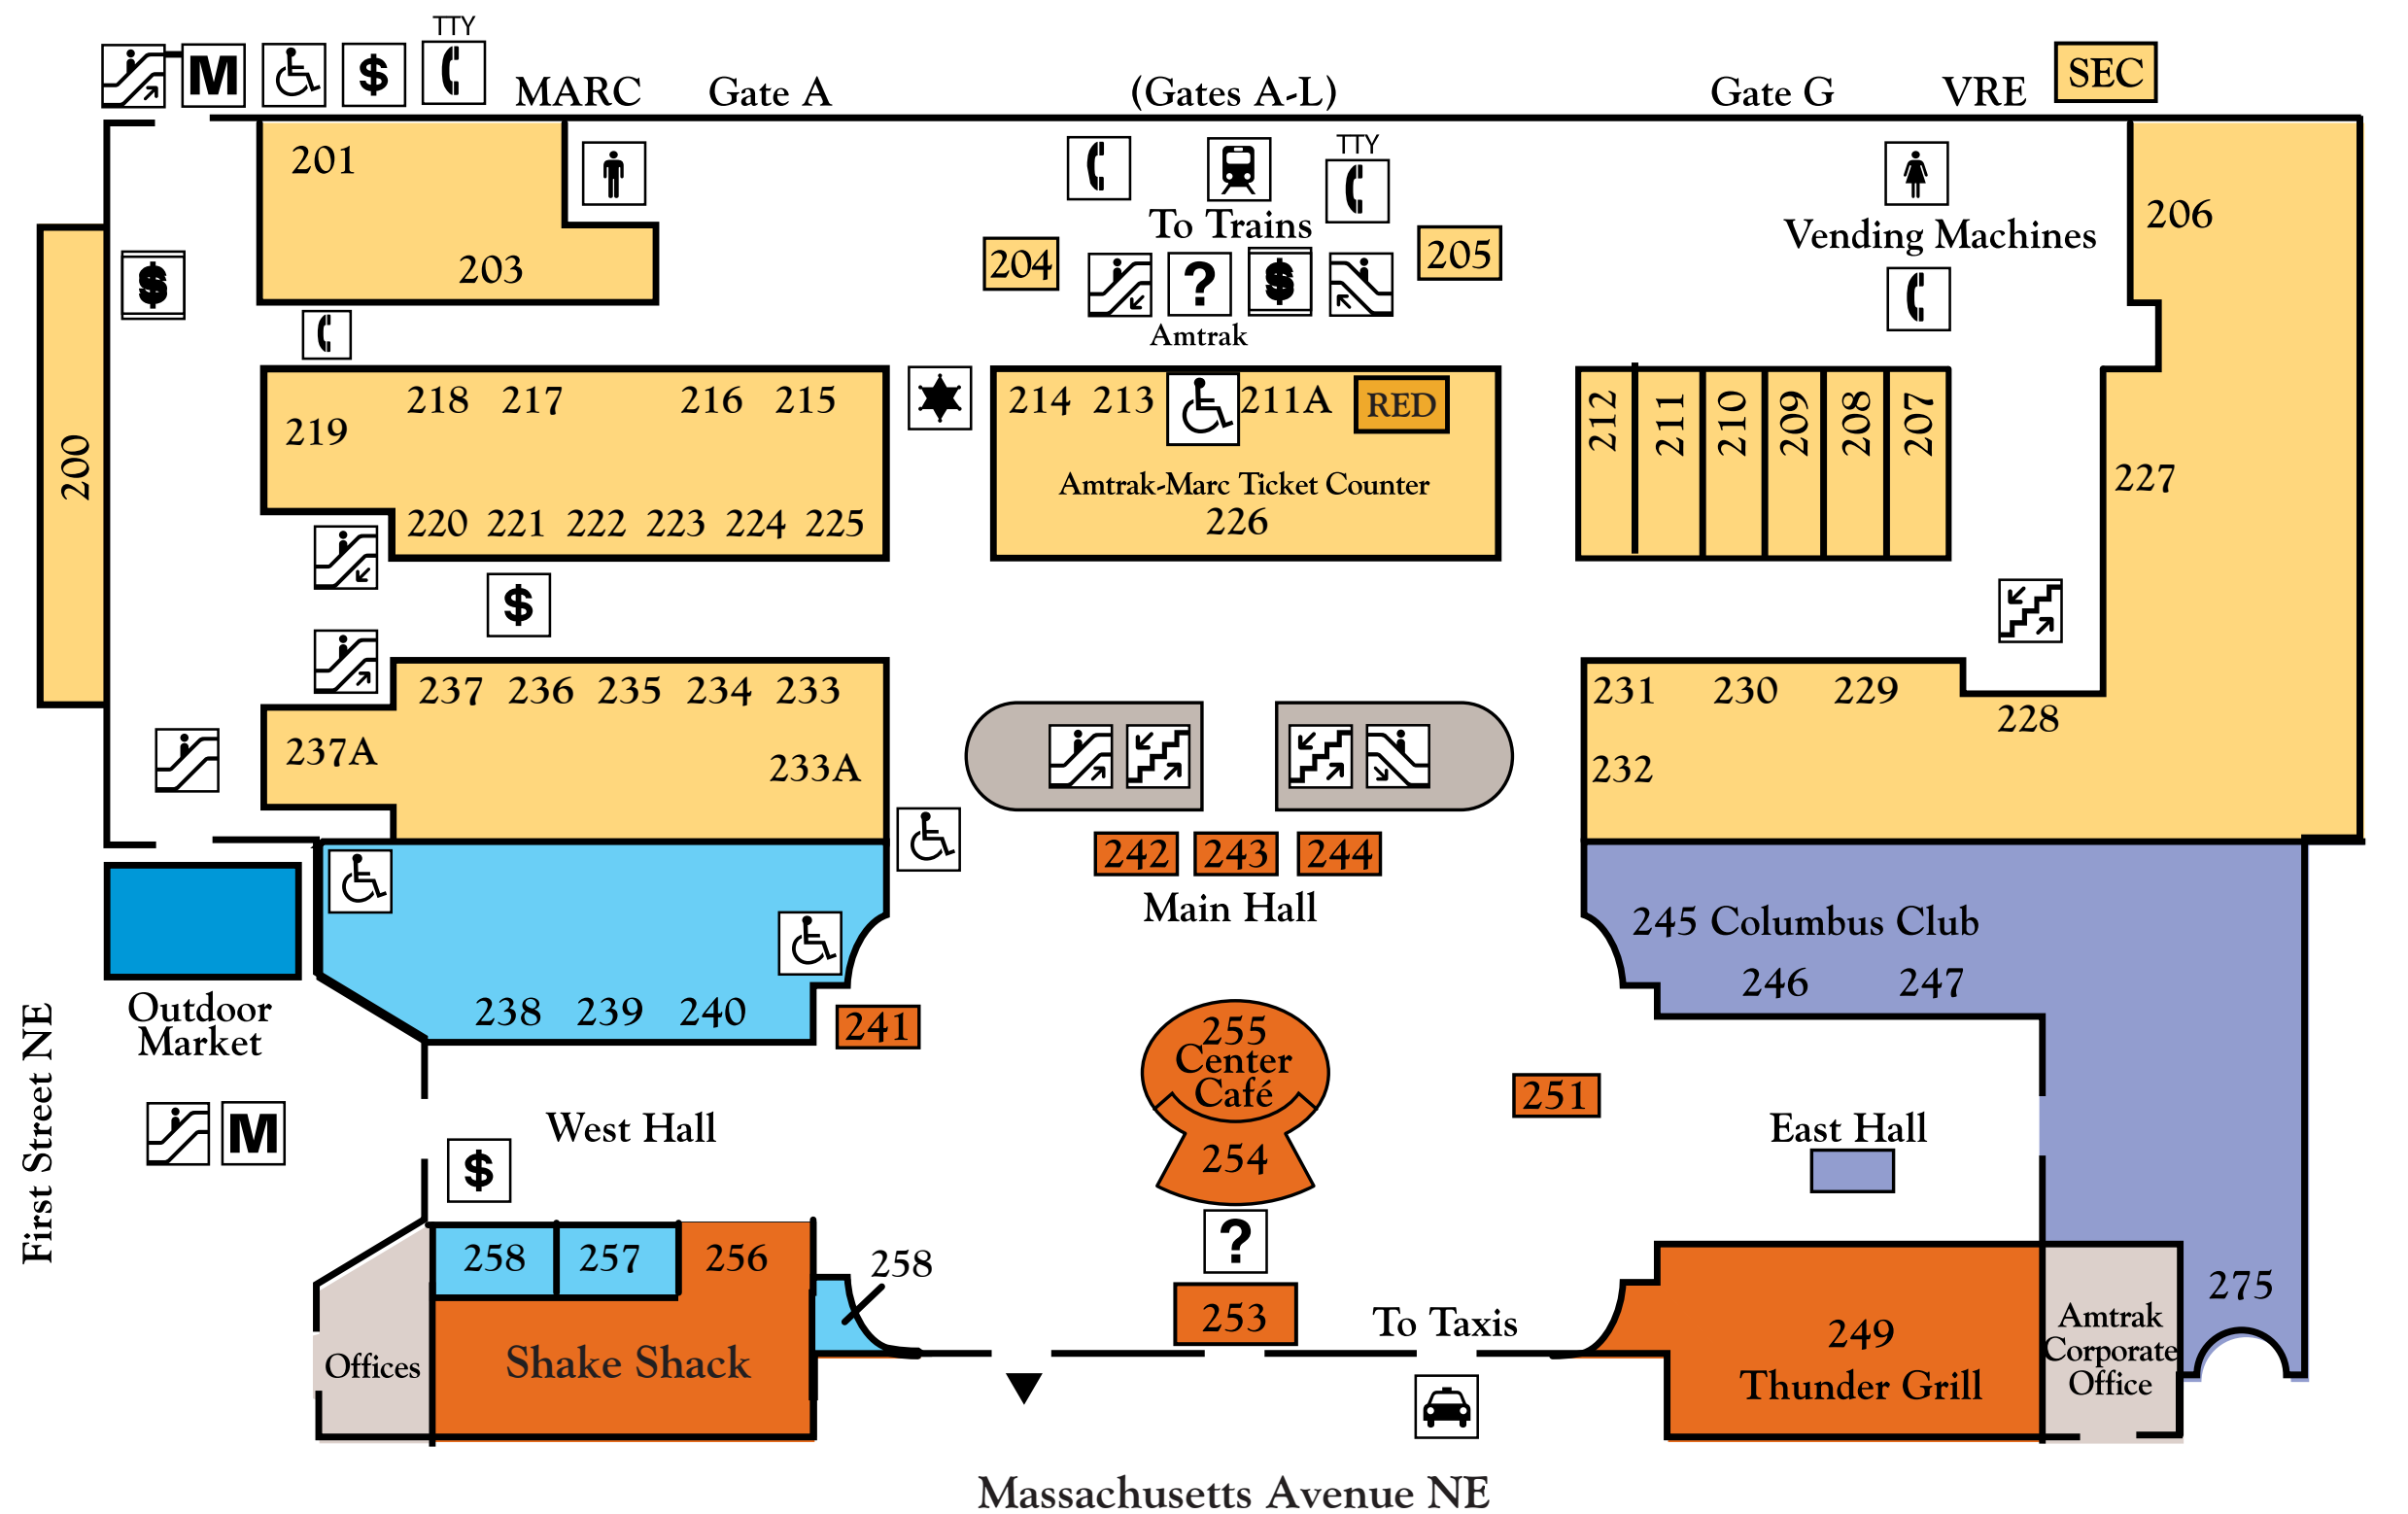

DIRECTORY

ACCESSORIES

- 237 Accessorize
- 312 Claire's
- 231 Swatch
- 301 Francesca's
- 203 O Bag

BATH AND BODY

- 233 The Art of Shaving
- 224 The Body Shop
- 222 L'Occitane en Provence
- 235 Blue Mercury
- 236 MAC
- 313 Lunar Massage
- 316 Beautiful U
- 117 Walgreens

BOOKS/GAMES/MEDIA

- 229 FYE
- 215 Hudson (Amtrak Concourse)
- 131 Hudson (Metro)
- 208 Hudson

EAST HALL GALLERY OF SHOPS & KIOSKS

- 247 Appalachian Spring
- 250 Aurea
- 250 Bouvier Collection
- 246 Lost City Art
- 250 Maggie's
- 251 Unique Gifts
- 242 CitySights DC
- 251 CitySights DC

FOOD-RESTAURANTS

- 123 Johnny Rockets
- 256 Shake Shack
- 314 East Street Café
- 315 Pizzeria Uno
- 249 Thunder Grill

FOOD-CASUAL

- 219 Au Bon Pain
- 217/122 Auntie Anne's Pretzels
- 216 Crumbs
- 103 Bojangles
- 109 Bold Bites
- 106 Charley's
- 108 Crepe Lena
- 238/114 Chipotle
- 240 Chop't
- 101 Dunkin Donuts
- 210 Einstein Bros. Bagels
- 115 Famous Famiglia Pizzeria
- 112 Häagen-Dazs
- 211 Jamba Juice
- 123 Johnny Rockets
- 121 Kabuki Sushi
- 107 Kelly's Cajun Grill
- 237A Le Pain Quotidien
- 102 Lotus Express
- 206 McDonald's
- 110 Oliver's Chicken
- 309 Pepper Palace
- 239 Potbelly Sandwich Shop
- 201 Prêt A Manger
- 257 Roti Mediterranean
- 105 Sakura Japan
- 203 Sbarro
- 256 Shake Shack
- 214 Starbucks
- 258 ShopHouse
- 111 Subway
- 213 Sugar Factory
- 104 Taco Bell

PRIVATE EVENTS AT UNION STATION

- 245 Columbus Club / Special Events at Union Station

MEN'S FASHION

- 304 Andrew's Ties
- 233 The Art of Shaving
- 200 H&M
- 302 Jos. A. Bank

WOMEN'S FASHION

- 237 Accessorize
- 300 Ann Taylor
- 301 Francesca's
- 200 H&M
- 307 Heydari
- 207 Kashmir
- 319 Knits Etc.
- 306 Lost City Boutique
- 227 Victoria's Secret
- 317 New York, New York

SPECIALTY AND GIFTS